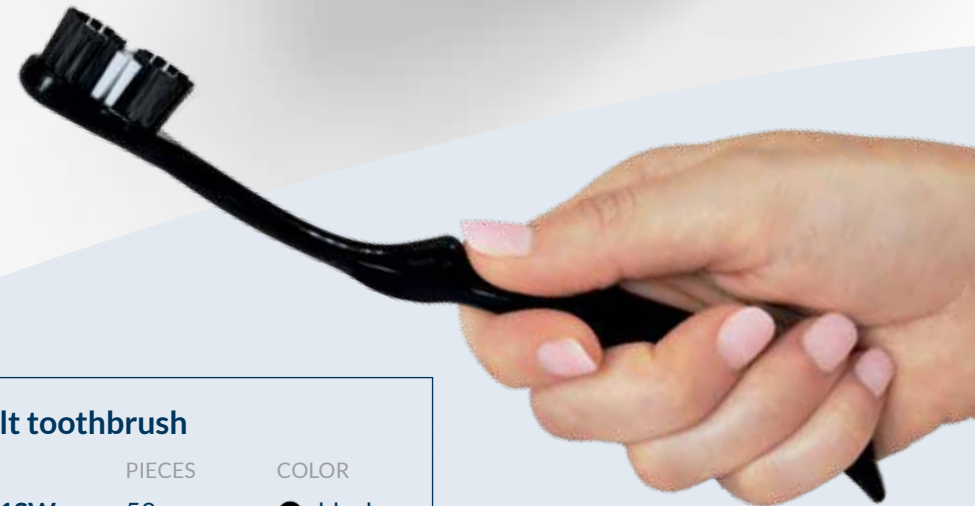

Denture brush		
ITEM	PIECES	COLOR
20390G	1 pcs.	● green
20390B	1 pcs.	● beige

toothbrush with toothpaste

- Ideal for your practice
- Ideal for practice and on the road
- two bristle lengths for optimal cleaning of interdental spaces

toothbrush with toothpaste

ITEM	PIECES	COLOR
20385BW	50 pcs.	● blue

Adult toothbrush

- fits comfortably in the hand
- two bristle lengths for ideal cleaning of interdental spaces

Adult toothbrush

ITEM	PIECES	COLOR
20381SW	50 pcs.	● black